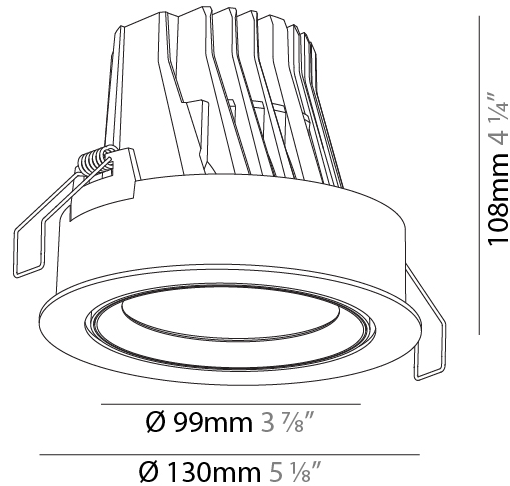

GENERAL

Series: Mechaniq Round
Brand: Prolicht
Division: Architectural
Mounting Type: Recessed
Mounting Location: Ceiling
Subcategory: Downlight

PHYSICAL

Shape: Round
Diameter (mm): 130
Diameter (in): 5 1/8
Height (mm): 108
Height (in): 4 1/4
Ceiling Thickness (mm): 10 / 12.5 / 15
Ceiling Thickness (in): 3/8 or 1/2 or 9/16
Min. Recessing Depth (mm): 130
Min. Recessing Depth (in): 5 1/8
Light Distribution: Adjustable / Downlight
Weight (kg): 0.707
Weight (lbs): 1.56
Fixture Finish: SSR / BKV / CWI / CRY / HAB / UFT / ITA / RUA / FTG / MYG / LOD / PUS / FRO / FUP / KIA / POP / BLS / SPG / MEY / GOH / GUM / CHC / COM / ABZ / JAG / OBR / MOS / ROR
Fixture Material: Aluminum Die Cast
Cut-out Measurements: 120mm / 4 3/4"

ELECTRICAL

Lamp Type: LED (Zhaga Standard)
Input Wattage (W): 28.6
Total Output Wattage (W): 26
Dimming: Tri-Mode (Non-Dimming and Phase Dimming (120Vac only) and 0-10V Dimming)
Driver Included: No
Driver Location: Recessed Housing
Driver Type: Constant Current - Universal
Driver Class: Class 2
Housing: See components
Input Voltage (V): 120 - 277
Constant Current (MA): 700

LED

Number of LEDs: 1
Color Temperature (°K): 2700 / 3000 / 3500 / 4000
Max. Delivered Lumen (lm): 2960 / 3030 / 3185 / 3250
CRI: >90 CRI
Lamp Life (hrs): 50000

OPTICAL

Reflector°: 18 / 26 / 40
Adjustability: Rotational 355°; Tilt 30°

RATINGS AND CERTIFICATIONS

Certified By: Certified for North American Standards
IP rating: IP20

120mm 4 3/4"	130mm 5 1/8"	10 | 15mm 3/8" | 9/16"	30°	355°		

A